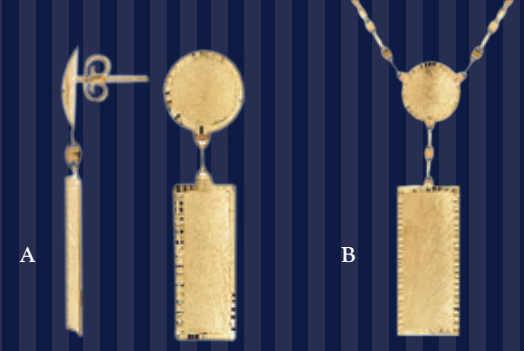

- A 14kwtg Emerald Diamond Earrings 1.52ct TW 6395
- B 14kwtg Princess Diamond Solitaire Earrings .50ct TW 650
- C 14kwtg Round Diamond Solitaire Earrings .50ct TW 650
- D 14kwtg Diamond Fleur de Lis Pendant .10ct TW 450
- E 14kwtg Sparkle Chain 16in 129
- F 14kwtg Beaded Edge Diamond Cross .25ct TW 375
- G 14kwtg "Diamon-O" Cross with 14kwtg Box Chain 99
- H 14kwtg "Diamon-O" Cross with 14kwtg Box Chain 99
- I 14kwtg Filagree Diamond Cross 199
- J 14kwtg Square Diamond Hoop Earrings .15ct TW 295
- K
- L
- M
- N 14kwtg Grace Bride's Pendant .75ct TW 1250
- O 14kwtg Duet Bride's Pendant .50ct TW 950
- P 14kwtg Infinite Love Bride's Pendant .38ct TW 795

What are you going to get your bride this year for your anniversary?

7076H
One Carat of diamonds
\$1995

the bride's pendant.
"For the bride inside the heart of every woman."

She just opened the last gift and you could tell she was happy. She gave her husband a quick kiss and started to clear the wrapping paper away, but he just sat there and smiled. What she didn't know, was that he had one more box left for her to open.
A small one.